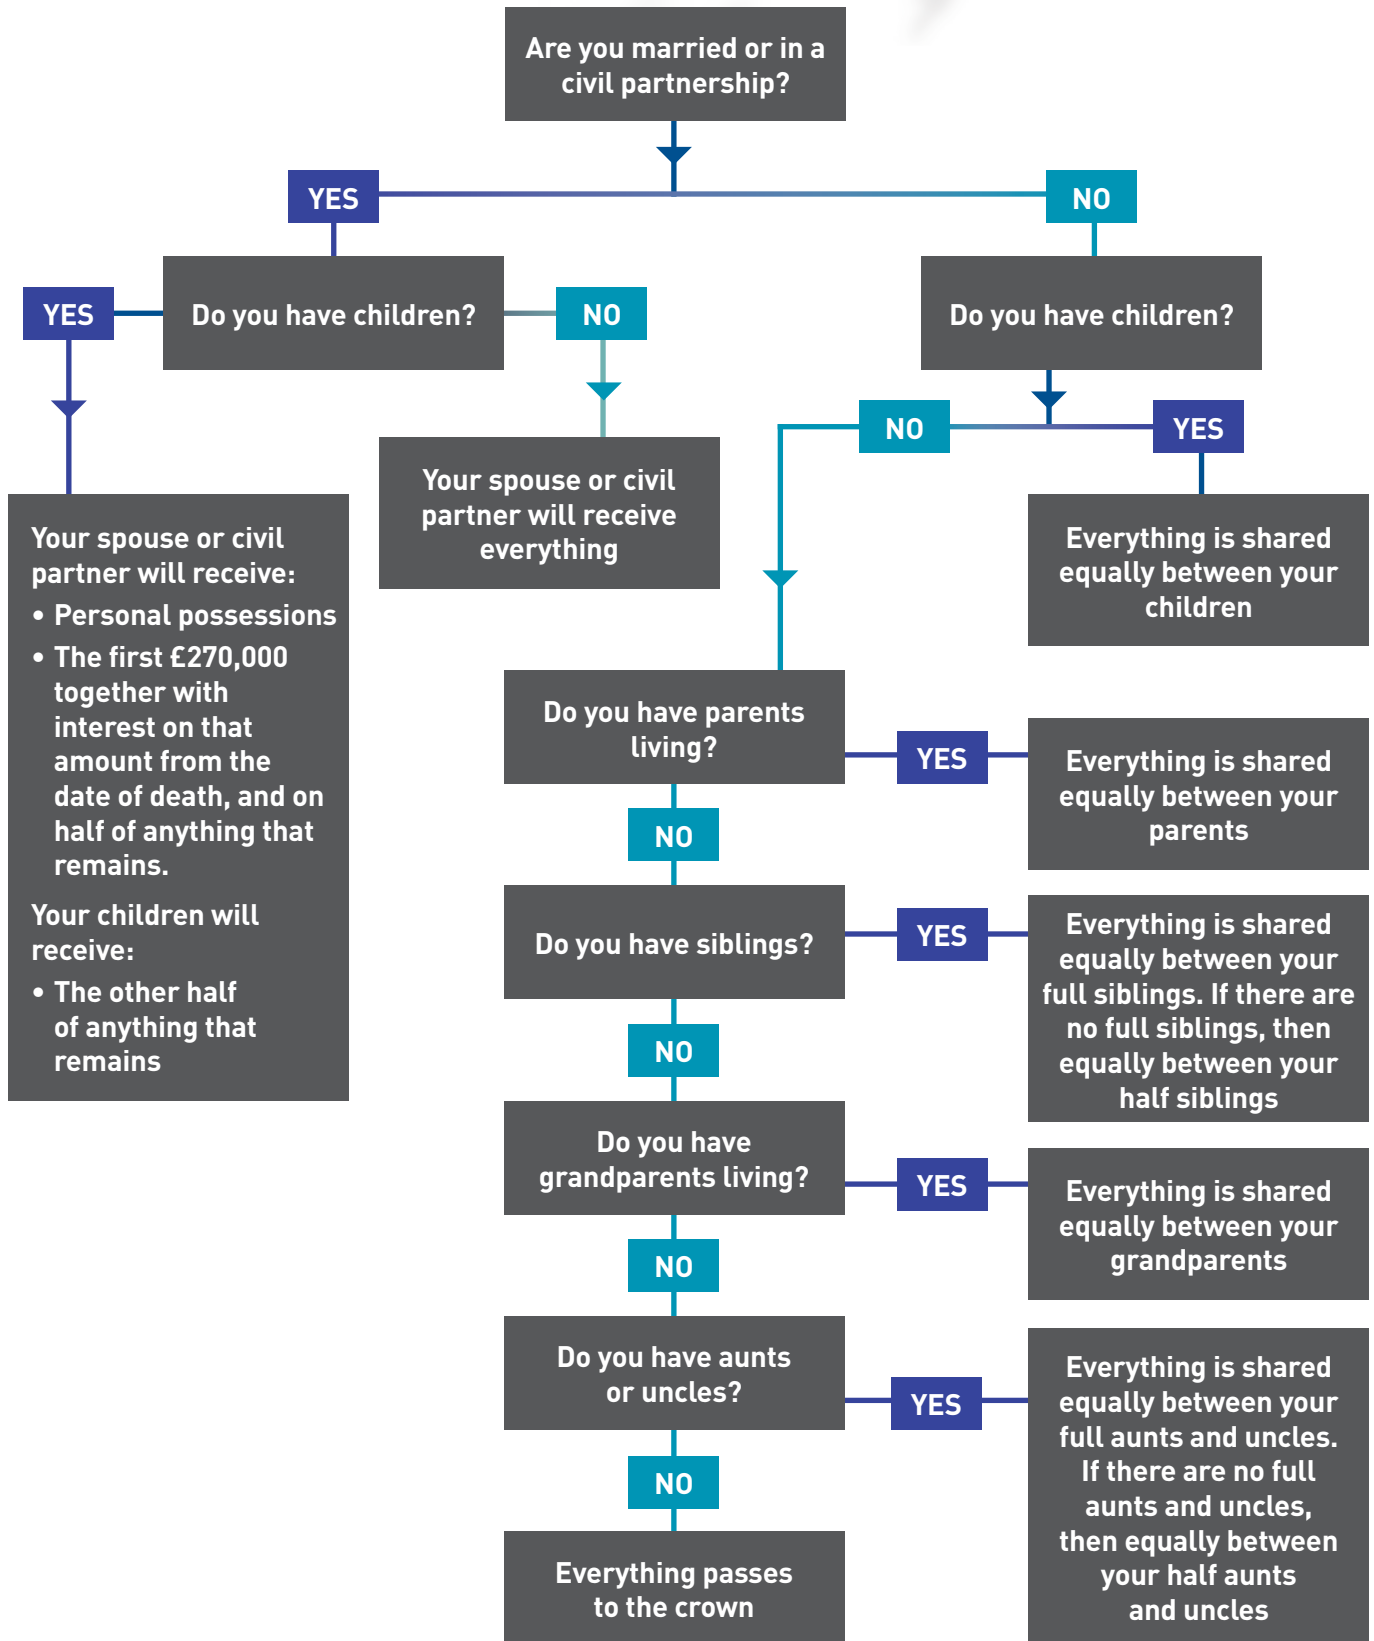

The Law of Intestacy

Tel: 01283 752597 Mobile: 07970687062 Email: hello@equityselect.co.uk Website: equityselect.co.uk

Address: 26 Upton Drive, Stretton, Burton Upon Trent, Staffordshire, DE14 2FB

Equity Select is a trading style of Amethyst Property Solutions Limited, which is an appointed representative of PKD Private Finance Ltd, which is authorised and regulated by the Financial Conduct Authority. Our Financial Services Number is 846083. The Financial Conduct Authority does not regulate commercial buy-to-lets and some forms of commercial finance. As a mortgage is secured against your home, it could be repossessed if you do not keep up the mortgage repayments.